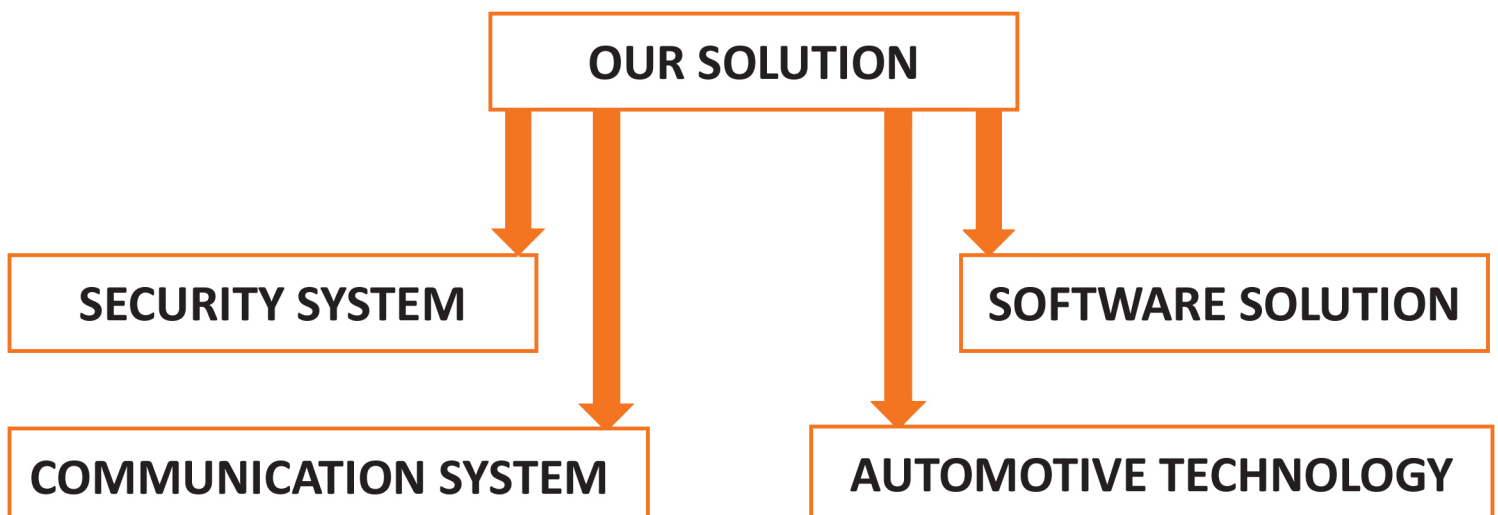

What we do

We provide our clients with innovative ELV solutions and services, turning their challenges into business advantages. We are focused on the complete, on-going satisfaction of our clients, providing a comprehensive array of services on a national scale, utilizing the latest and more effective technologies available and becoming a single-source provider for all our clients' requirement.