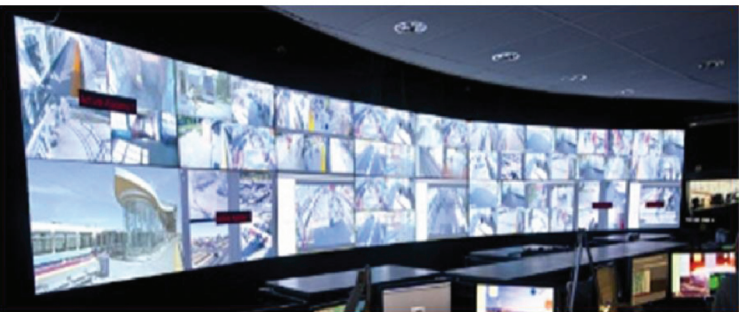

SECURITY SYSTEM & COMMUNICATION SYSTEM

SECURITY SYSTEM

- Access Control System
- Surveillance system
- Fire Alarm System