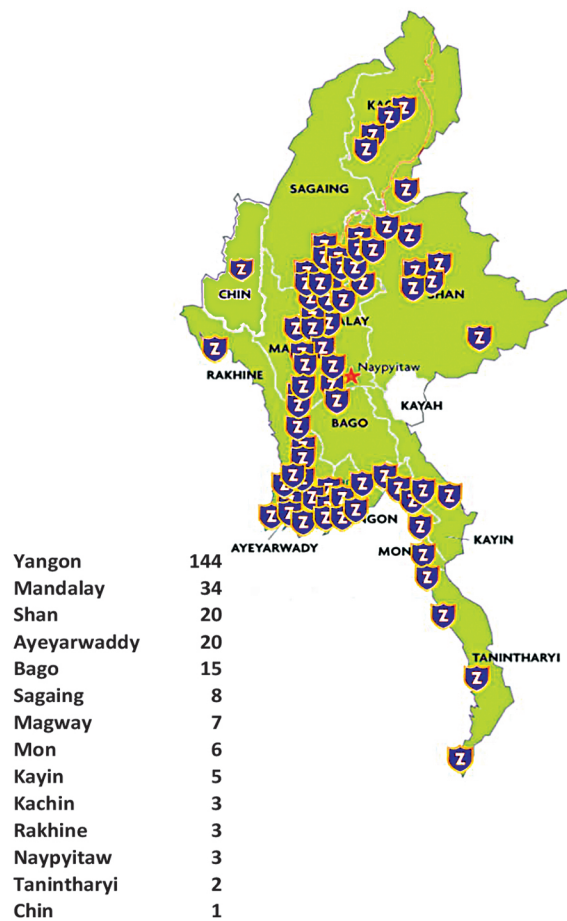

Coverage of Surveillance System Projects