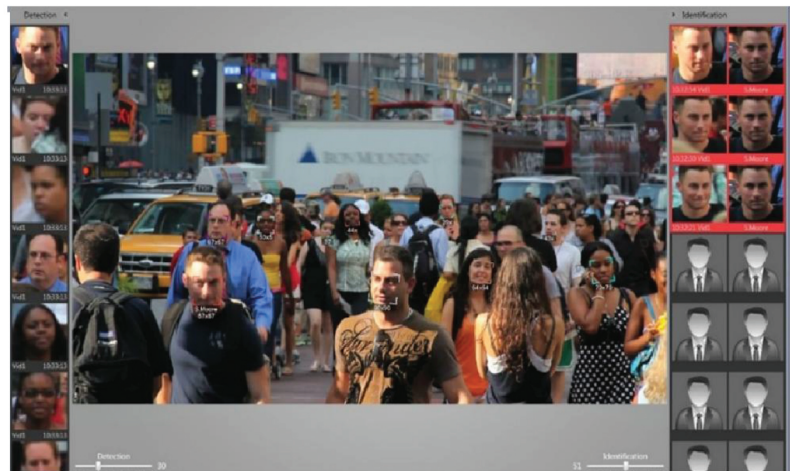

AUTOMOTIVE TECHNOLOGY & SOFTWARE SOLUTION

AUTOMOTIVE TECHNOLOGY

- Car Parking & Management System
- Electronic Toll Collection System

SOFTWARE SOLUTION

- Video Management Software (VMS)
- Demographics
- Facial Surveillance
- License Plate Recognition
- Advanced Object Tracking
- Dwell Time
- People Counting
- Queue Management Analysis
- Third-Party Integrations
- CrimeDex