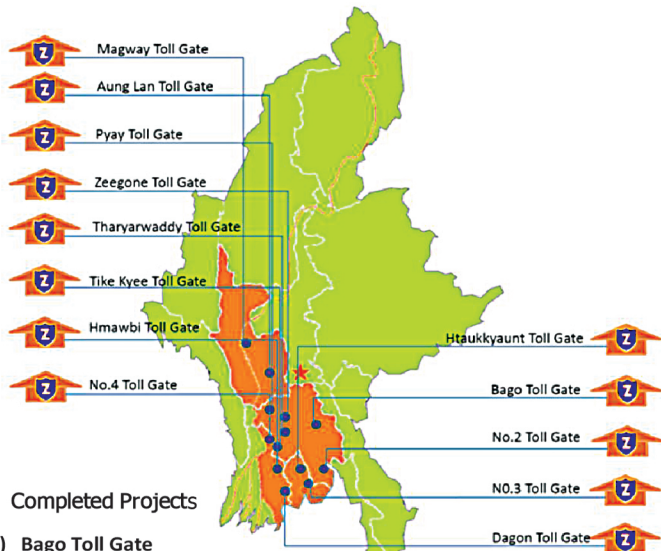

The projected management team led by Zaw who has 20 years of working experiences in Security & Telecommunication system in Singapore and Myanmar.

Team consists of experienced local Myanmar and Singaporean who have previously work in Singapore and Myanmar.

Significant projects we have completed around Myanmar

Coverage of Toll Collection System Projects

- Completed Projects**
- (1) Bago Toll Gate
 - (2) Hmaw Bi Toll Gate
 - (3) No(2) Toll Gate
 - (4) No(3) Toll Gate
 - (5) No(4) Toll Gate
 - (6) Tike Kyee Toll Gate
 - (7) Htauk Kyaunt Toll Gate
 - (8) Tharyarwaddy Toll Gate
 - (9) Zigone Toll Gate
 - (10) Thanlyin Toll Gate

On Going Projects

- (1) Pyay Toll Gate
- (2) Magway Toll Gate
- (3) Aung Lan Toll Gate

Coverage of Surveillance System Projects

OUR SOLUTIONS

- Security System
- Communication System
- Automotive Technology
- Software Solution