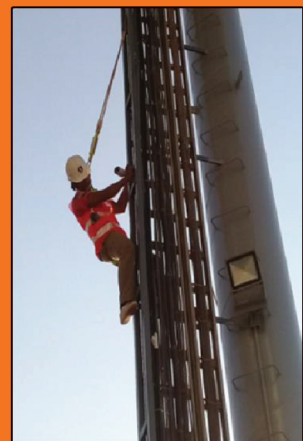

The projected management team led by Zaw who has 20 years of working experiences in Security & Telecommunication system in Singapore and Myanmar.

Team consists of experienced local Myanmar and Singaporean who have previously work in Singapore and Myanmar.